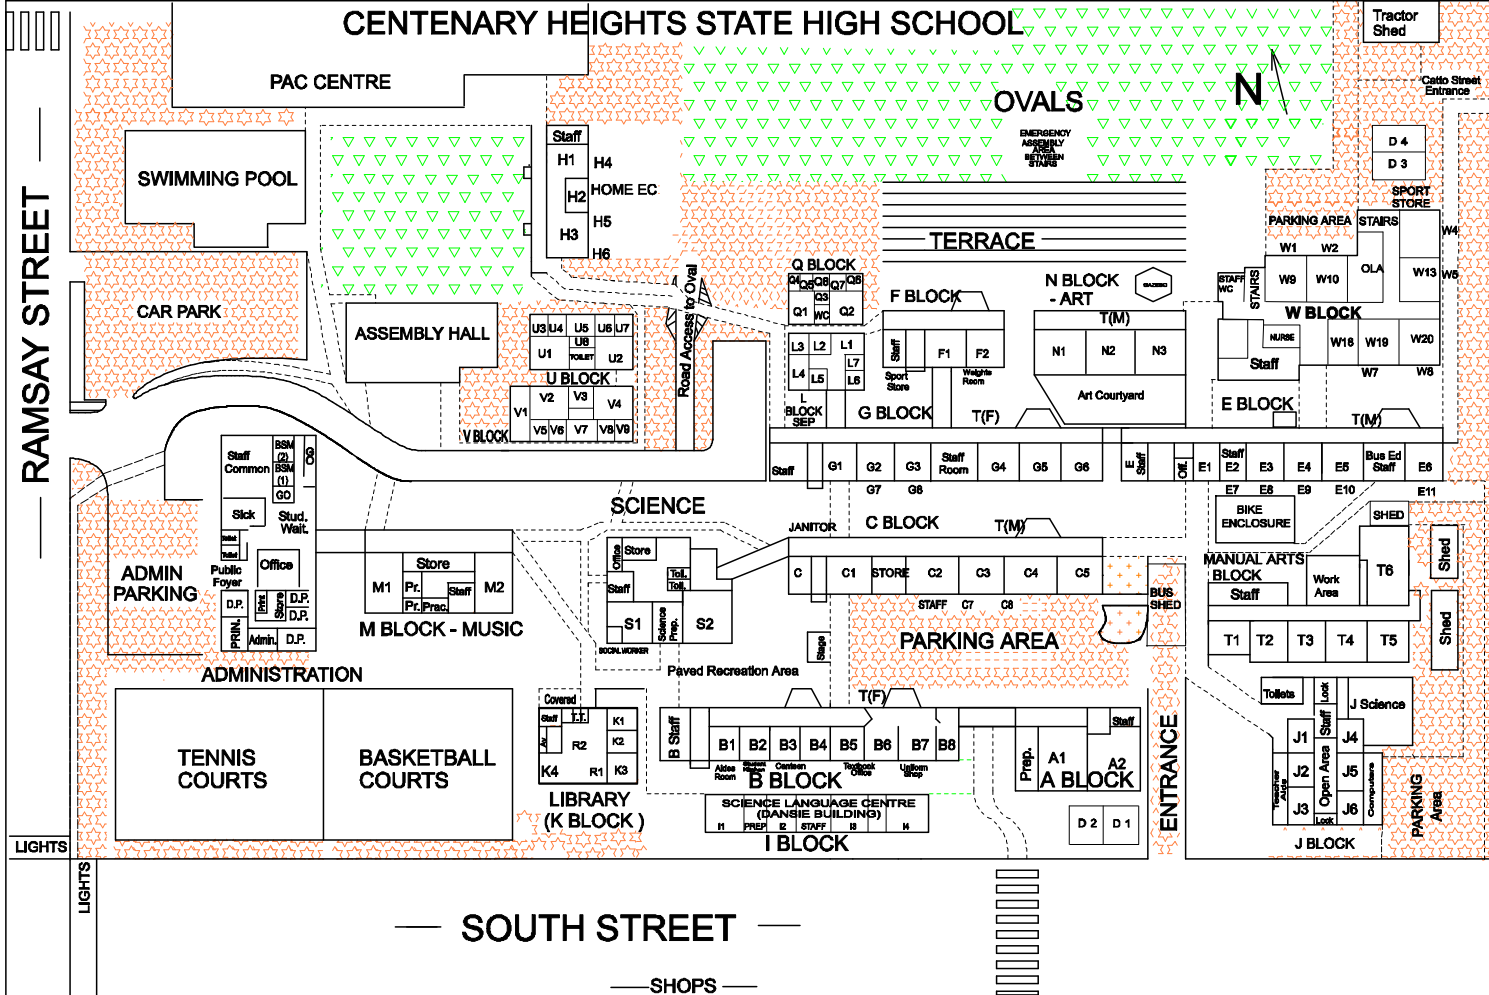

CENTENARY HEIGHTS STATE HIGH SCHOOL

LEGEND: Out of Bounds (which also includes 2m around the school Boundary)

Only with Teacher Supervision